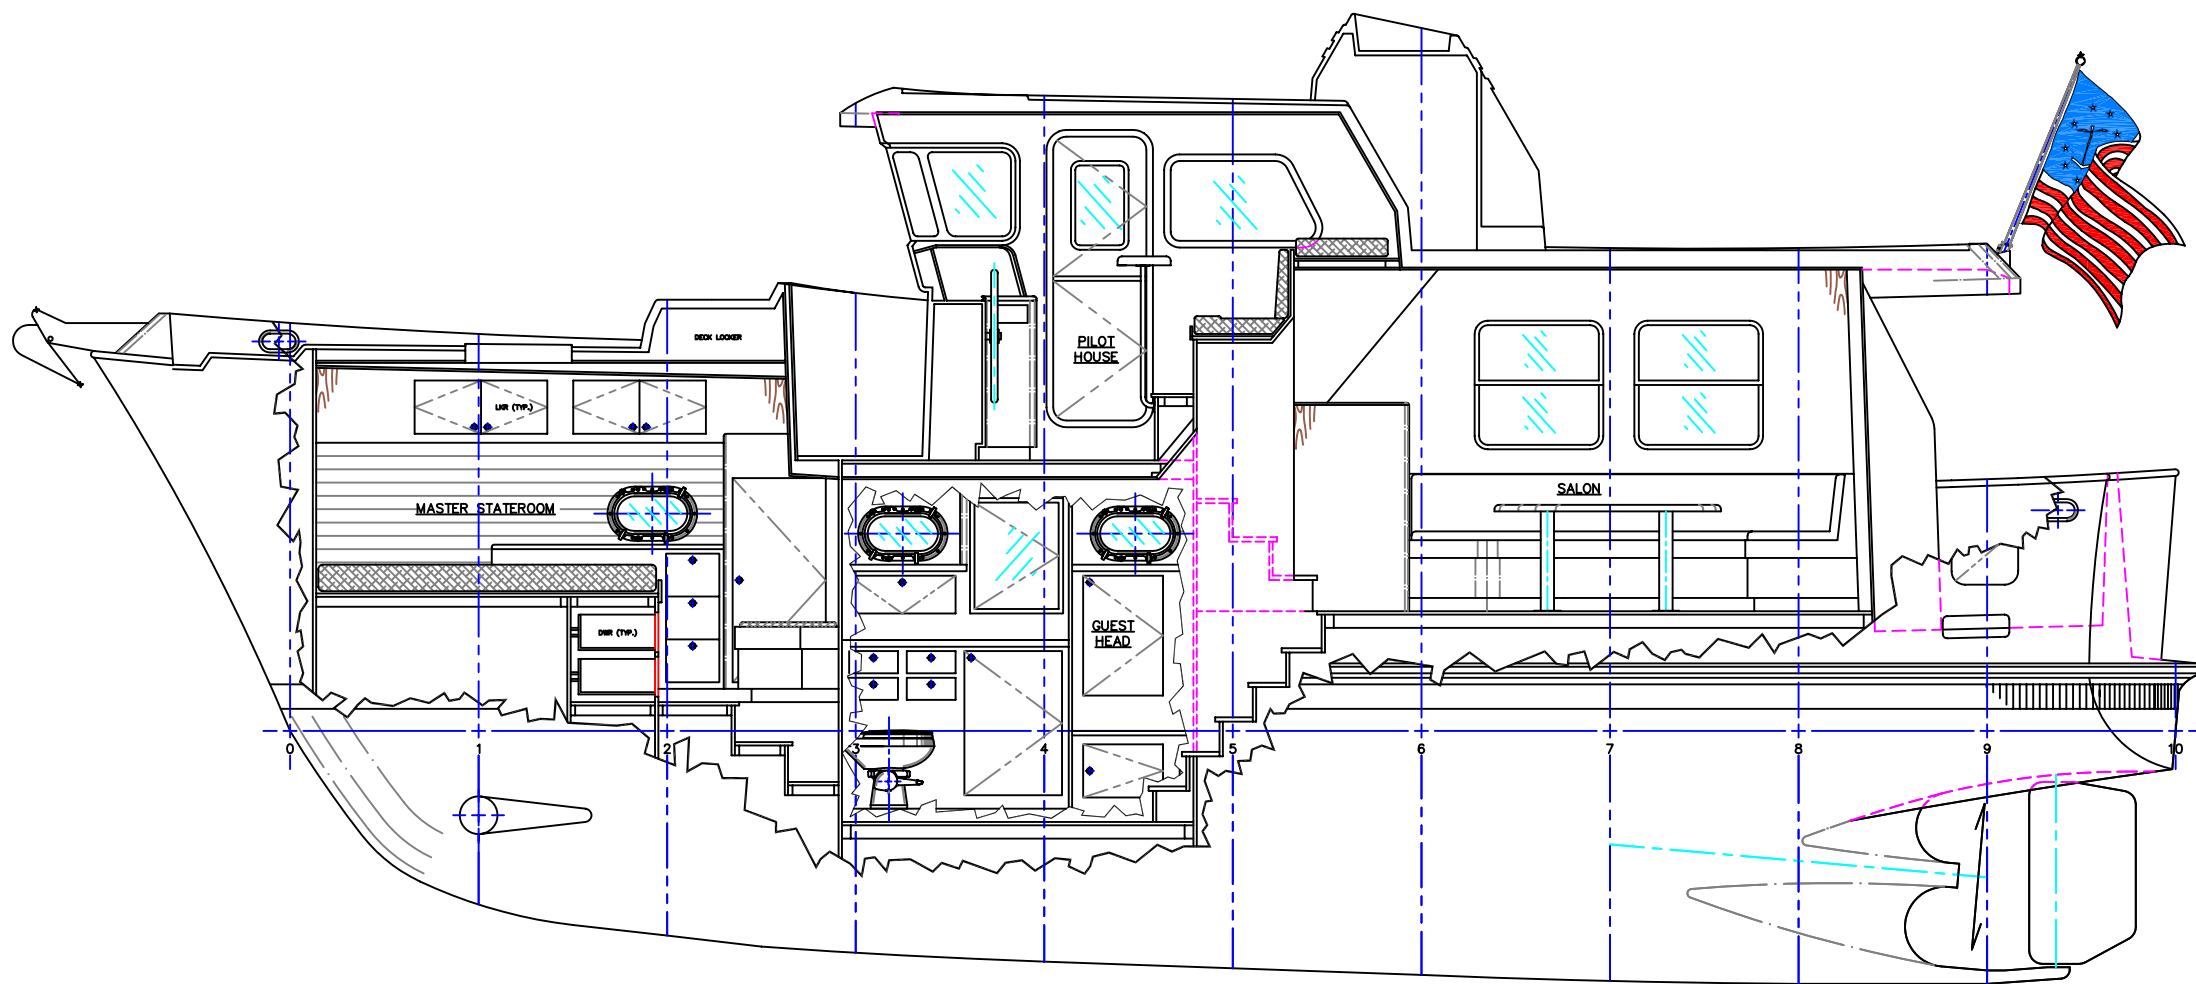

REVISIONS			
REV	DESCRIPTION	DATE	REV BY
0	INITIAL ISSUE	10-11-04	TC

STARBOARD PROFILE
3/8"=1'-0"

NORDHAVN 40 INTERIOR PLAN			
PACIFIC ASIAN ENTERPRISES PO BOX 874, AT-THE HARBOR, SANA POINT, CALIFORNIA 92088 PH (619) 466-0818 FAX (619) 466-0288			
SIZE	PRJ. NO.	DWG. NO.	DWG.
E	14000	140001	1C
SCALE: 3/8"=1'-0"	DATE: 07-13-01	REV: SEE ABOVE	SHEET: 1 OF 1