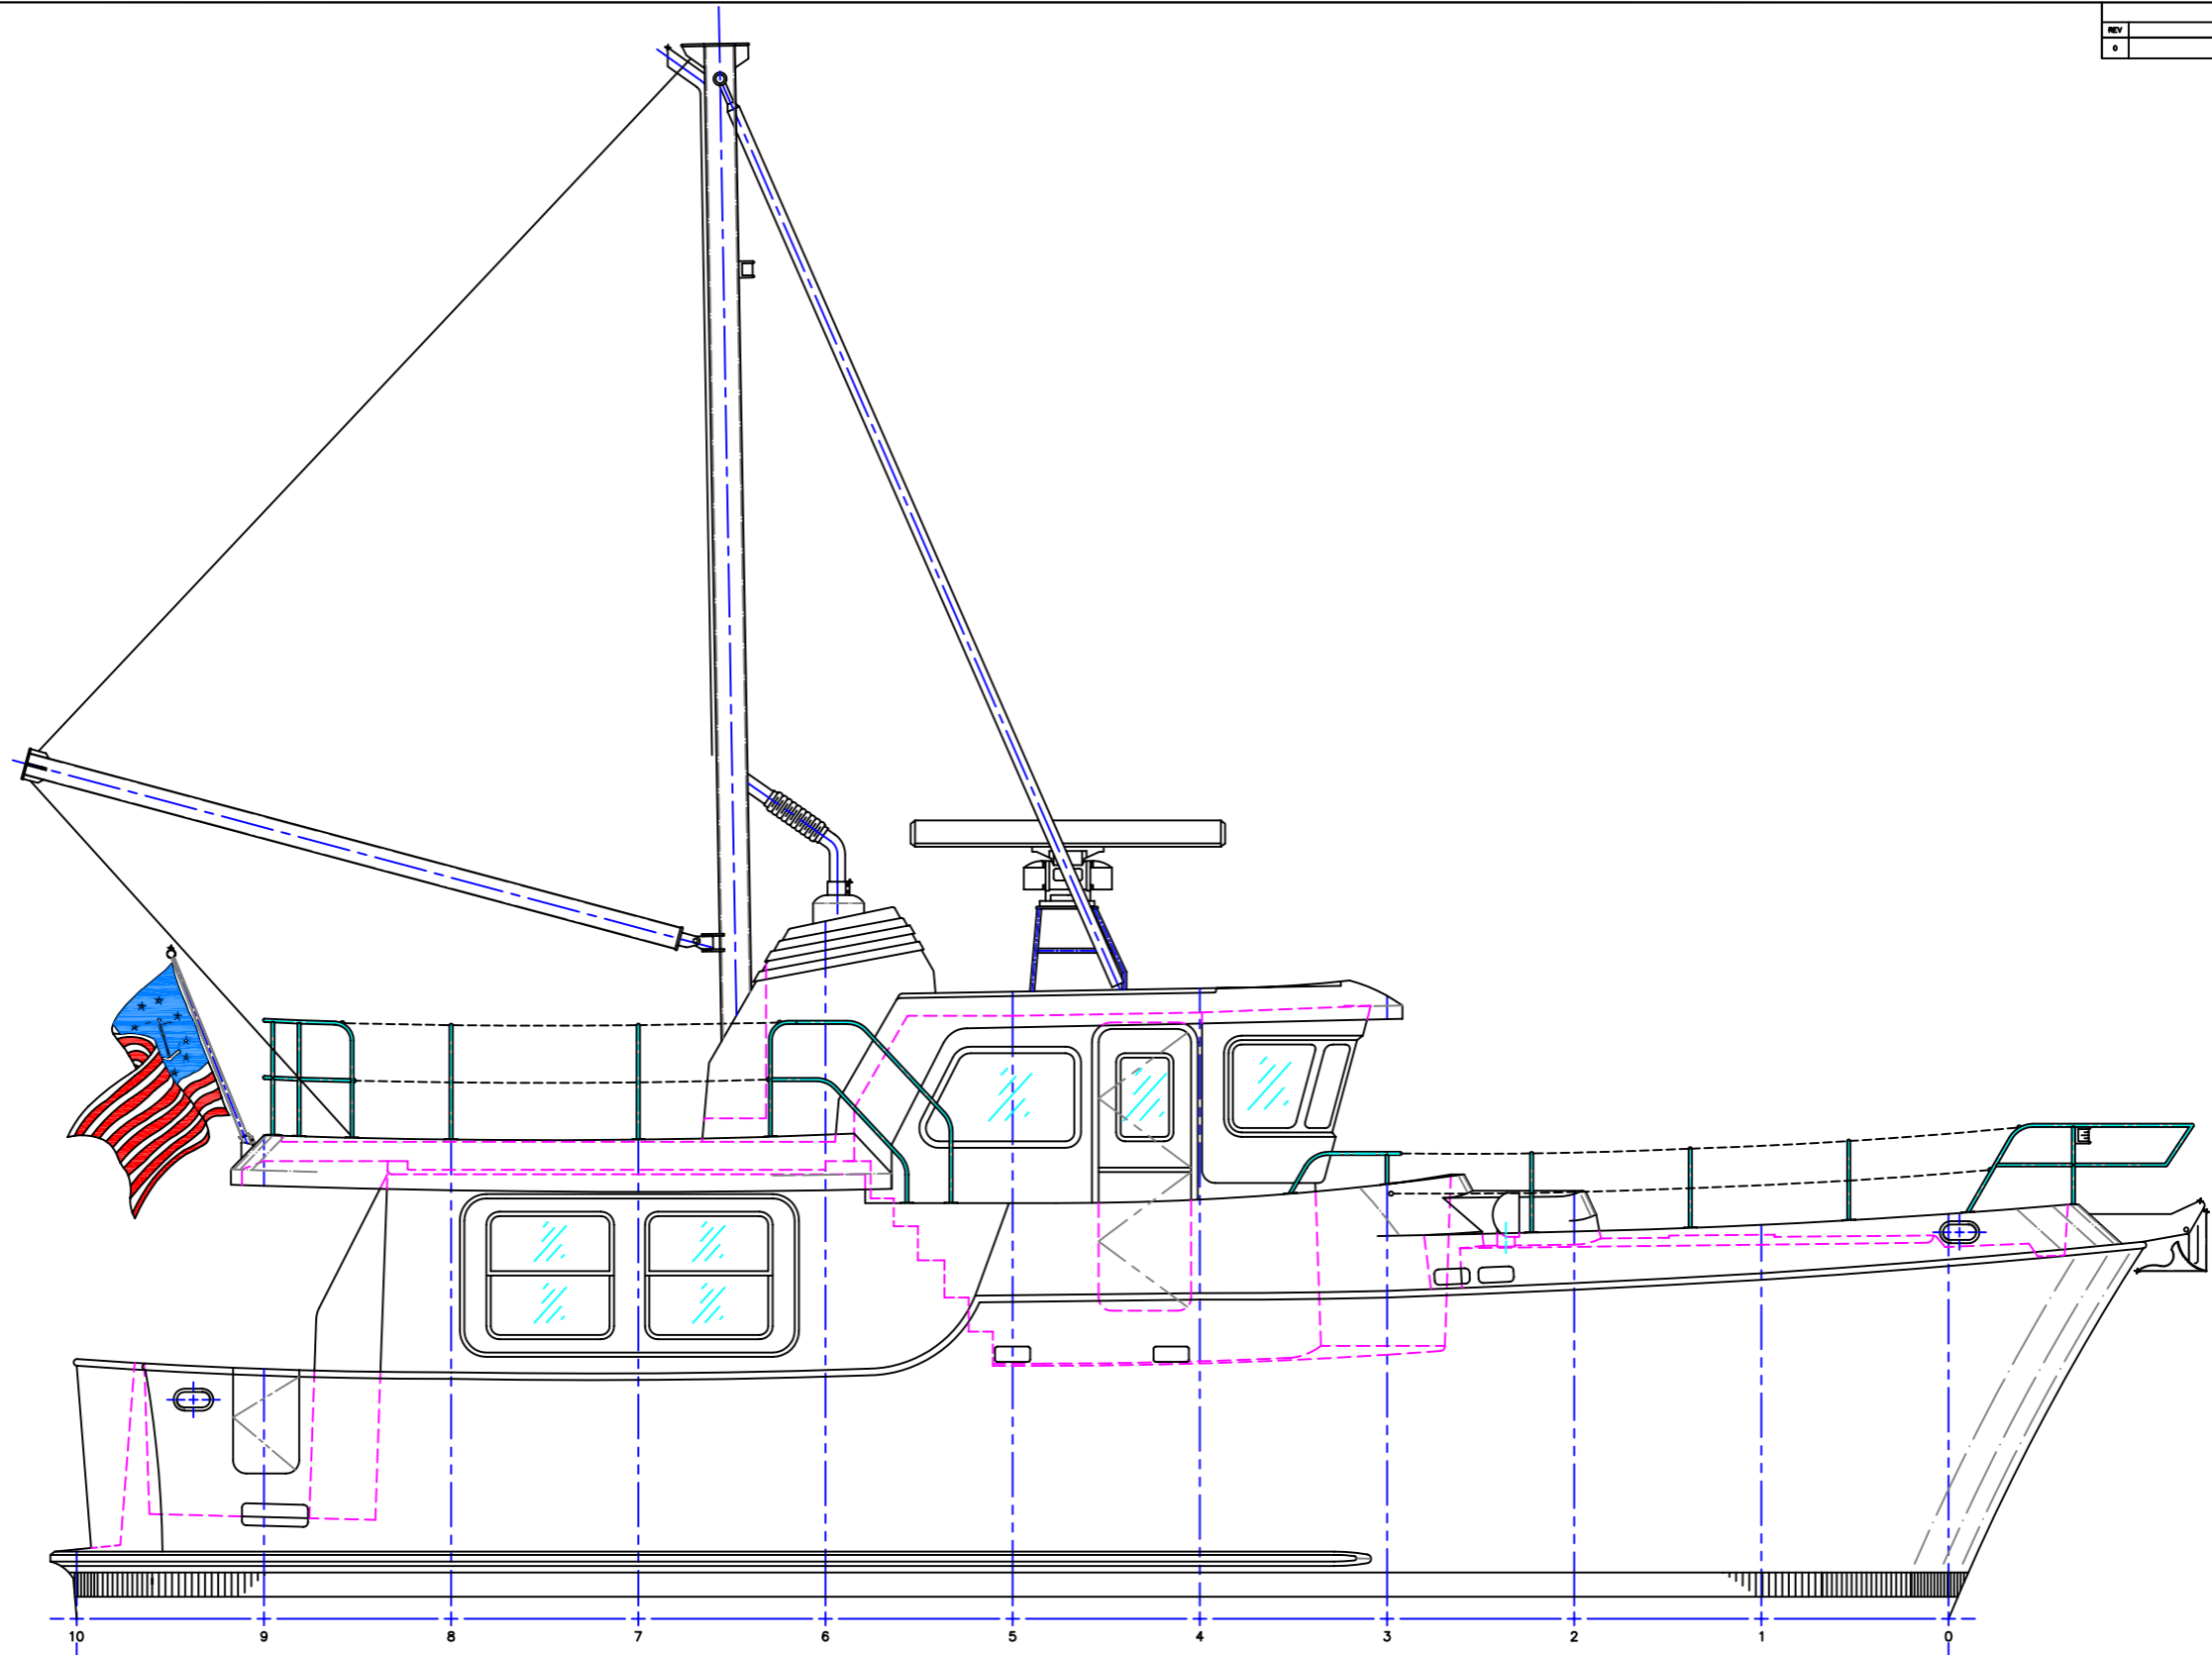

REVISIONS			
REV	DESCRIPTION	DATE	REV BY
0	INITIAL ISSUE	01-03-05	TC

STBD PROFILE
3/4"=1'-0"

NORDHAVN 40 EXTERIOR PROFILE