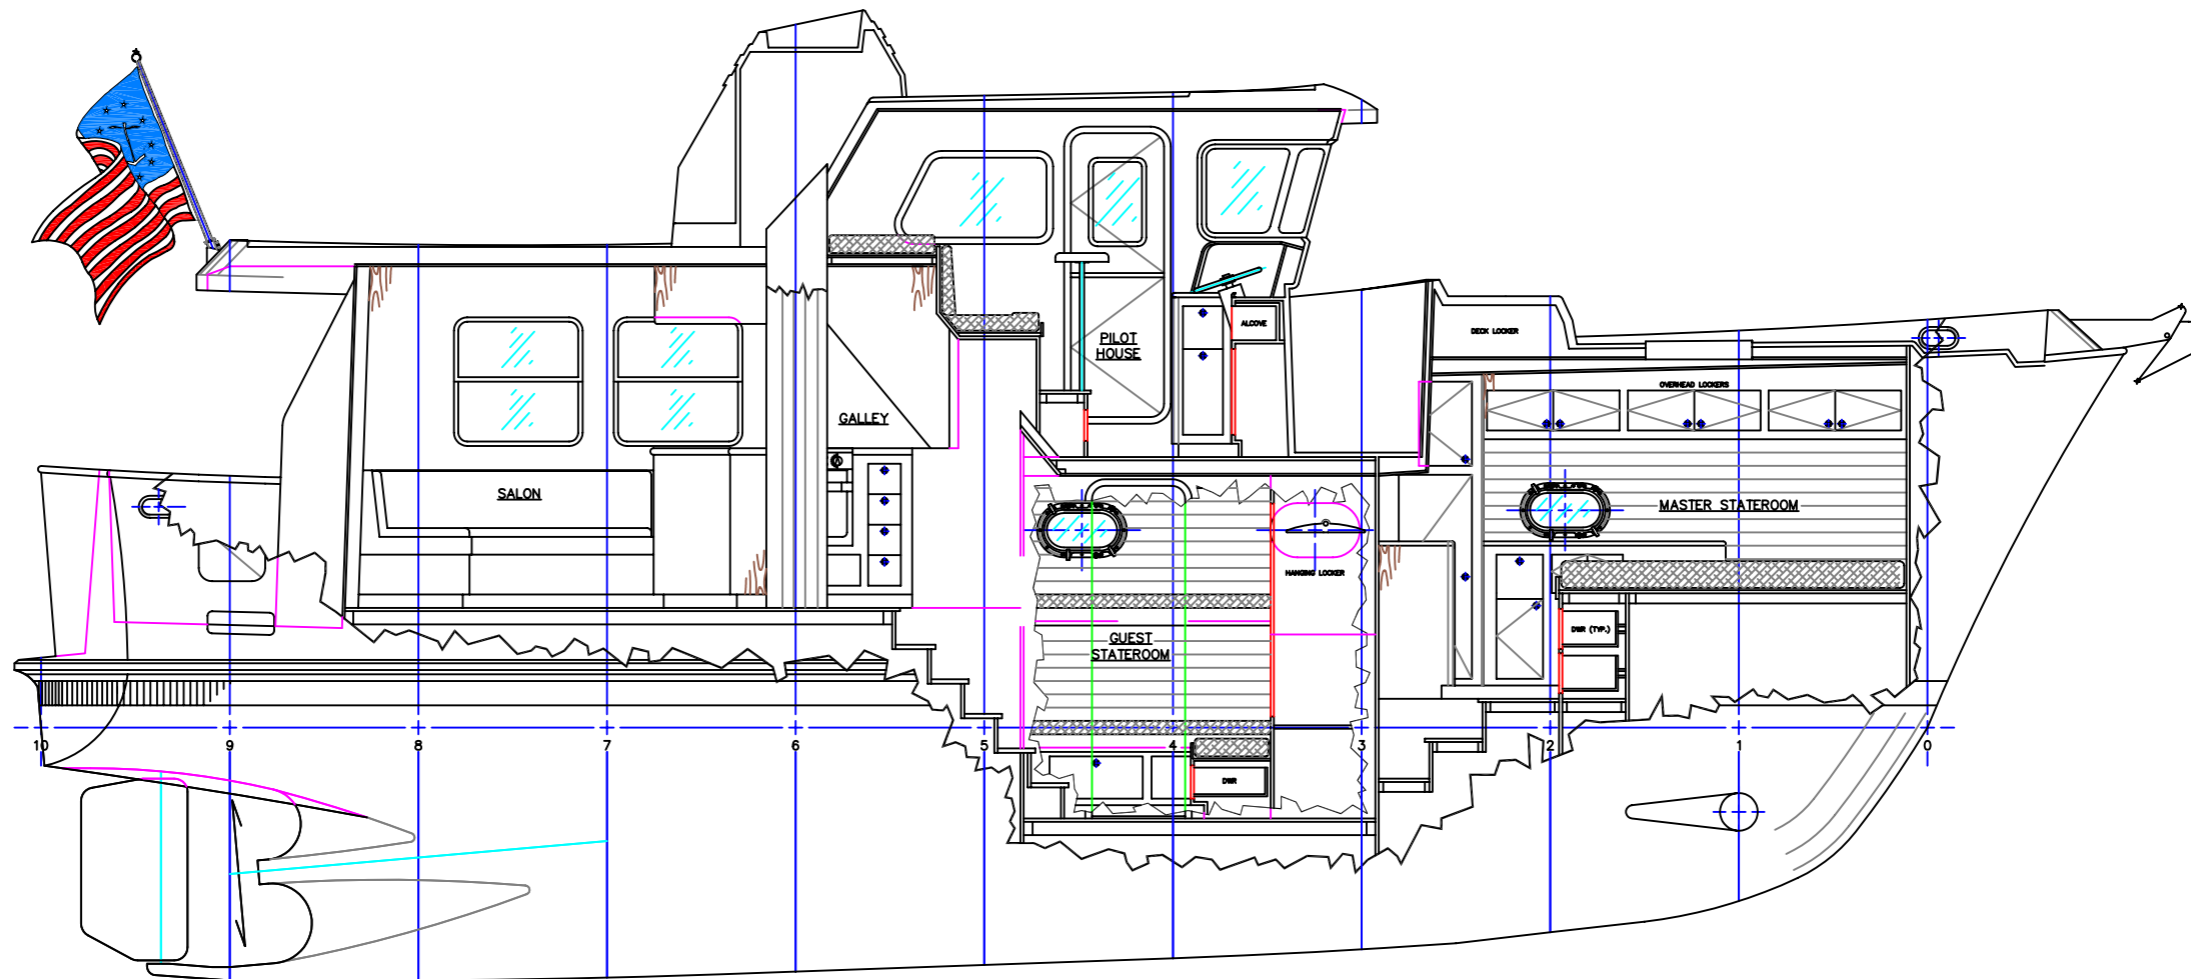

REVISIONS			
REV	DESCRIPTION	DATE	REV BY
0	INITIAL ISSUE	10-11-04	TC

PORT PROFILE
3/4"=1'-0"

NORDHAVN 40 INTERIOR PLAN			
PACIFIC ASIAN ENTERPRISES			
PO BOX 676, AT-THE HARBOR, SANA POINT, CALIFORNIA 90288			
PH (949)488-4848 FAX (949)488-2288			
SIZE	PRJ. NO.	DWG NO.	DRAWN
E	94000	94000-6000	TC
SCALE	3/4"=1'-0"	DATE	SEE ABOVE
REV	SEE ABOVE	SHEET	1 OF 1